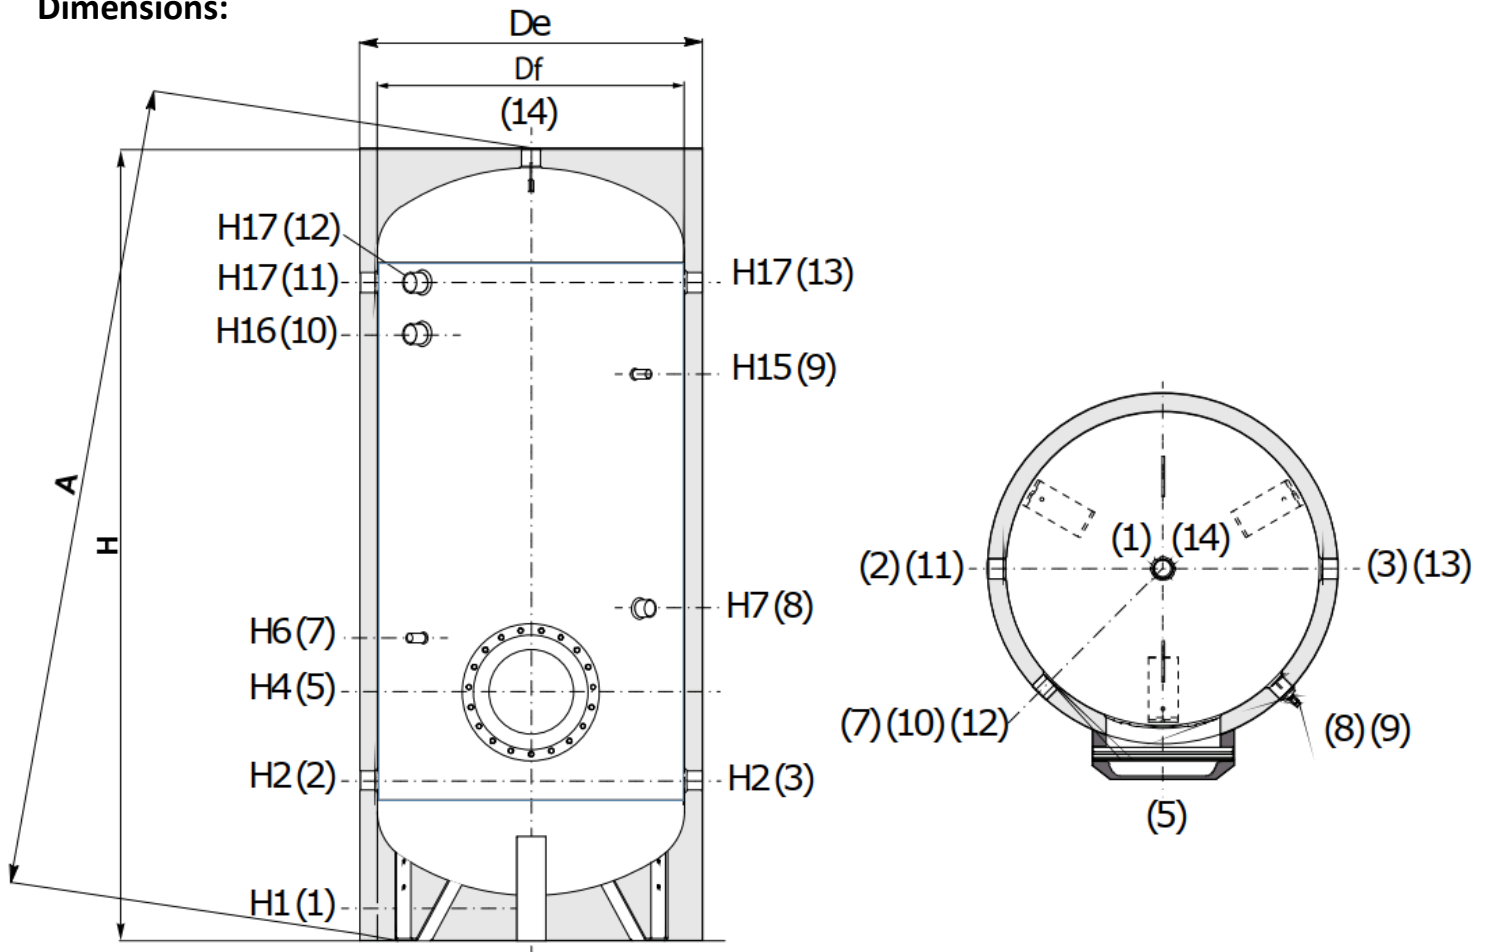

## Dimensions:

PWB 1500	Df	De	H	A	H1	H2	H4	H6	H7	H15	H16	H17
	950	1170	2440	2706	109	440	525	635	1075	1935	1895	2050

All dimensions are in mm unless stated otherwise.